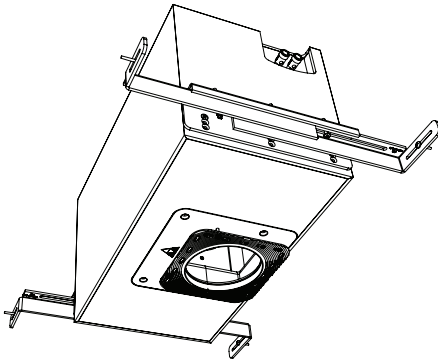

TRIAD IN-CEILING DESIGNER SERIES

SPECIFICATIONS

MATERIALS

Tweeter size	2.5" (63.5 mm)
Tweeter type	UBD™ mid/high
Woofer count	2
Woofer size	3 × 6" (7.6 × 15.2 cm)
Woofer type	Coated paper

DIMENSIONS

Enclosure size (L × W × D)	16 × 8 1/2 × 8 7/8" (40.6 × 21.6 × 22.5 cm)
Product weight (ea.)	16.65 lbs (7.55 kg)
Shipping weight (ea.)	24 lbs (10.8 kg)

PERFORMANCE

Recommended amplifier power	100 - 200W
Nominal impedance	6 ohm
Minimum impedance	5.5 ohm
Sensitivity (dB @ 2.83V, 1 m)	88 dB
Frequency response (4 π +/- 3dB)	55 Hz - 20 kHz

SUBWOOFER

-
-
3
3 × 6" (7.6 × 15.2 cm)
Coated paper

SUBWOOFER

16 × 8 1/2 × 8 7/8" (40.6 × 21.6 × 22.5 cm)
16.15 lbs (7.32 kg)
23.5 lbs (10.66 kg)

SUBWOOFER

300W
4 ohm
4 ohm
28 Hz - 200 Hz

PRODUCT PAGE

PRODUCT NUMBERS

with Round Frameless Grill
with Square Frameless Grill
with Round Micro Frame Grill
with Square Micro Frame Grill

FULL-RANGE

59041-1000-1
59041-1010-1
59041-1020-1
59041-1030-1

SUBWOOFER

59009-1000-1
59009-1010-1
59009-1020-1
59009-1030-1