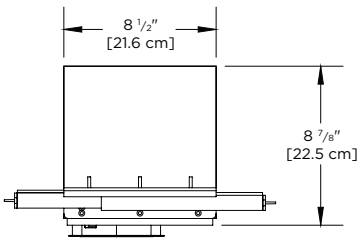

SPECIFICATIONS

MATERIALS

Tweeter size	2.5" (63.5 mm)
Tweeter type	UBD™ mid/high
Woofer count	2
Woofer size	3 × 6" (7.6 × 15.2 cm)
Woofer type	Coated paper

DIMENSIONS

Enclosure size (L × W × D)	16 × 8 1/2 × 8 7/8" (40.6 × 21.6 × 22.5 cm)
Product weight (ea.)	16.65 lbs (7.55 kg)
Shipping weight (ea.)	24 lbs (10.8 kg)

SUBWOOFER

16 × 8 1/2 × 8 7/8" (40.6 × 21.6 × 22.5 cm)
16.15 lbs (7.32 kg)
23.5 lbs (10.66 kg)

SUBWOOFER

300W
4 ohm
4 ohm
28 Hz - 200 Hz

PRODUCT PAGE

PRODUCT NUMBERS

with Round Frameless Grill
with Square Frameless Grill
with Round Micro Frame Grill
with Square Micro Frame Grill

FULL-RANGE

59041-1000-1
59041-1010-1
59041-1020-1
59041-1030-1

SUBWOOFER

59009-1000-1
59009-1010-1
59009-1020-1
59009-1030-1

DIMENSIONS

GRILL OPTIONS

Round Frameless Grill

Square Frameless Grill