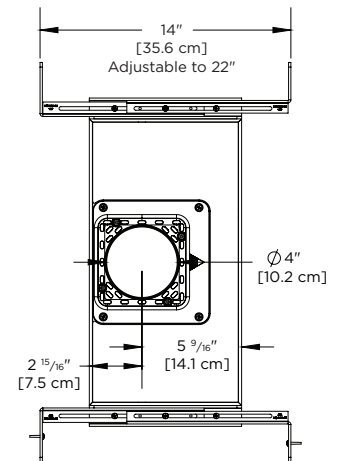

SPECIFICATIONS

MATERIALS

Tweeter size	2.5" (63.5 mm)
Tweeter type	UBD™ mid/high
Woofer count	2
Woofer size	3 × 6" (7.6 × 15.2 cm)
Woofer type	Coated paper

DIMENSIONS

Enclosure size (L × W × D)	16 × 8 1/2 × 8 7/8" (40.6 × 21.6 × 22.5 cm)
Product weight (ea.)	16.65 lbs (7.55 kg)
Shipping weight (ea.)	24 lbs (10.8 kg)

SUBWOOFER

16 × 8 1/2 × 8 7/8" (40.6 × 21.6 × 22.5 cm)
16.15 lbs (7.32 kg)
23.5 lbs (10.66 kg)

SUBWOOFER

300W
4 ohm
4 ohm
28 Hz - 200 Hz

PRODUCT PAGE

PRODUCT NUMBERS

with Round Frameless Grill
with Square Frameless Grill
with Round Micro Frame Grill
with Square Micro Frame Grill

FULL-RANGE

59041-1000-1
59041-1010-1
59041-1020-1
59041-1030-1

SUBWOOFER

59009-1000-1
59009-1010-1
59009-1020-1
59009-1030-1

DIMENSIONS

GRILL OPTIONS

Round Frameless Grill

Square Frameless Grill