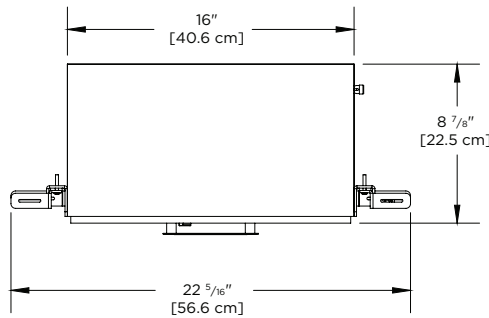

SPECIFICATIONS

MATERIALS

Tweeter size	2.5" (63.5 mm)
Tweeter type	UBD™ mid/high
Woofer count	2
Woofer size	3 × 6" (7.6 × 15.2 cm)
Woofer type	Coated paper

DIMENSIONS

Enclosure size (L × W × D)	16 × 8 1/2 × 8 7/8" (40.6 × 21.6 × 22.5 cm)
Product weight (ea.)	16.65 lbs (7.55 kg)
Shipping weight (ea.)	24 lbs (10.8 kg)

SUBWOOFER

16 × 8 1/2 × 8 7/8" (40.6 × 21.6 × 22.5 cm)
16.15 lbs (7.32 kg)
23.5 lbs (10.66 kg)

SUBWOOFER

300W
4 ohm
4 ohm
28 Hz - 200 Hz

PRODUCT PAGE

PRODUCT NUMBERS

with Round Frameless Grill
with Square Frameless Grill
with Round Micro Frame Grill
with Square Micro Frame Grill

FULL-RANGE

59041-1000-1
59041-1010-1
59041-1020-1
59041-1030-1

SUBWOOFER

59009-1000-1
59009-1010-1
59009-1020-1
59009-1030-1

DIMENSIONS

GRILL OPTIONS

Round Frameless Grill

Square Frameless Grill